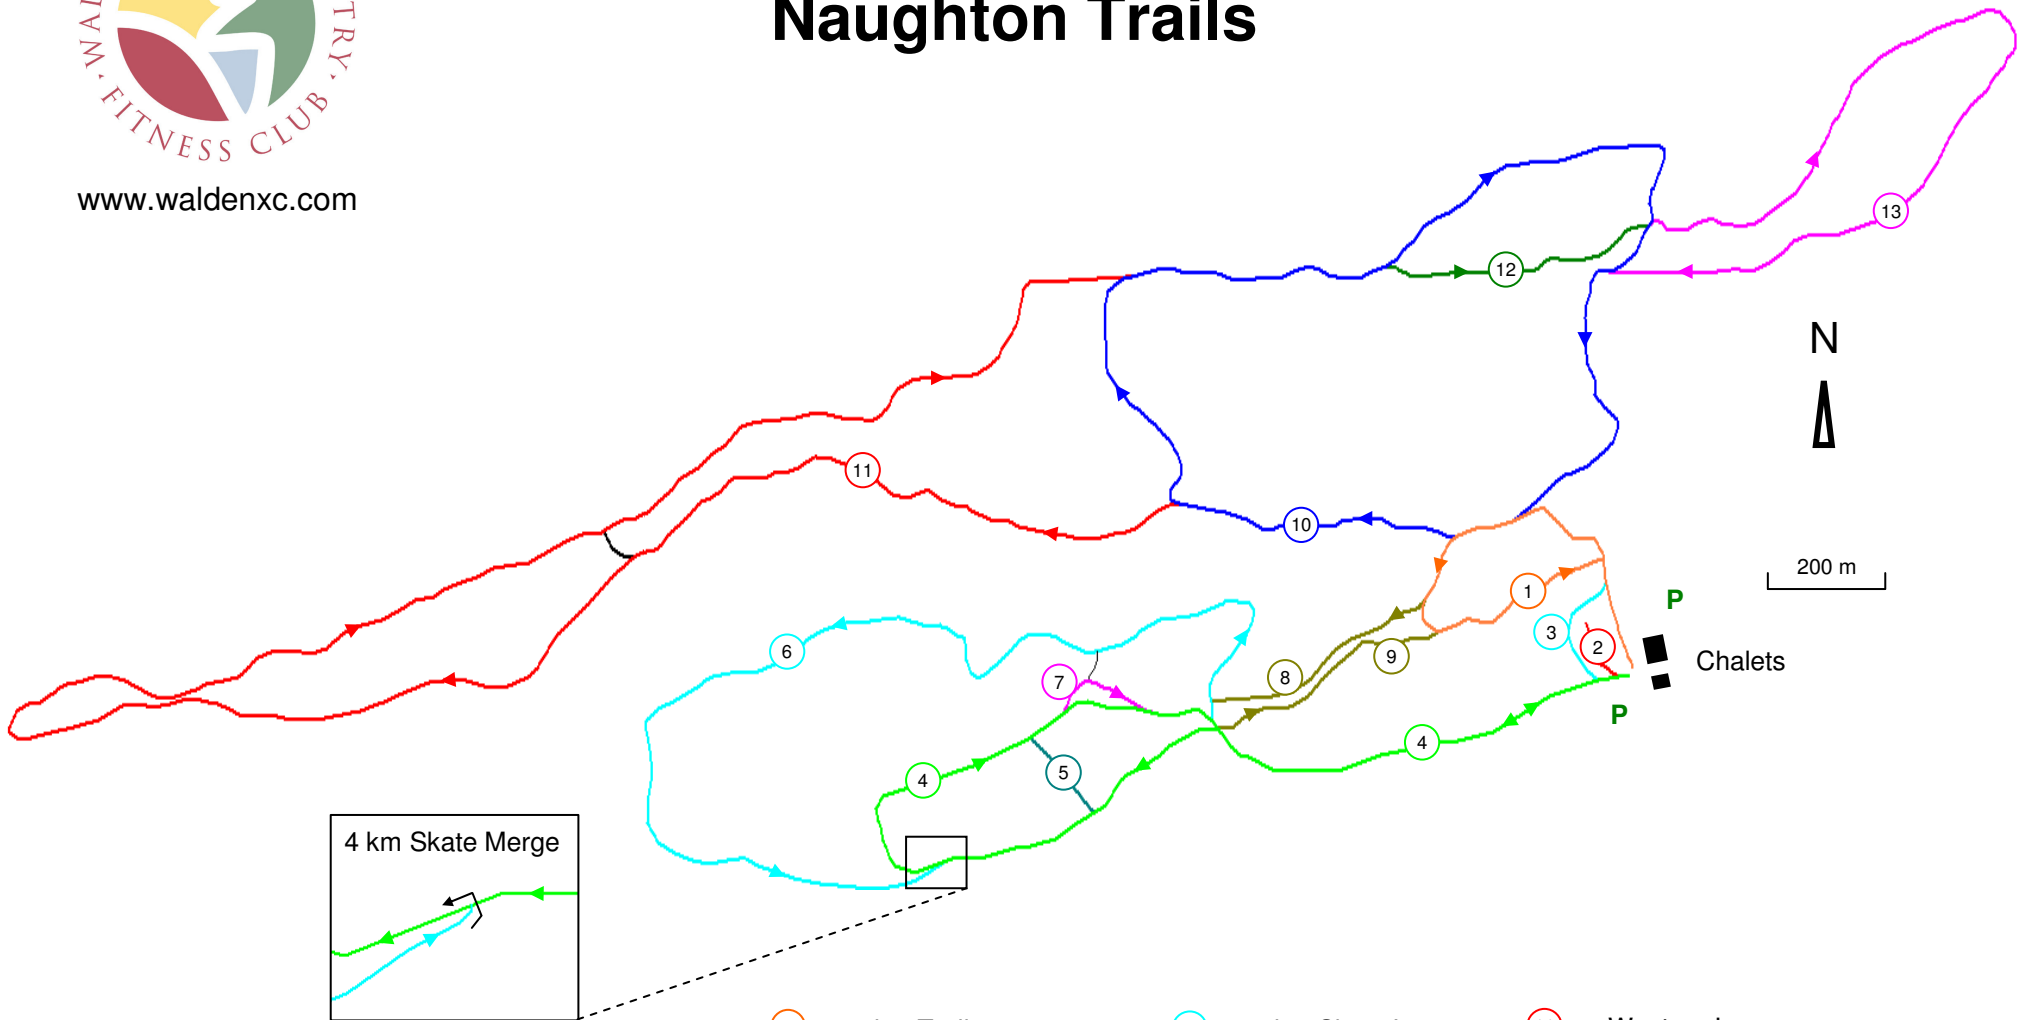

www.waldenxc.com

Walden Cross Country Fitness Club Naughton Trails

- | | | |
|--------------------------|-------------------|-----------------|
| ① 1 km Trail | ⑥ 4 km Skate Loop | ⑪ Western Loop |
| ② Playground Trail | ⑦ The Climb | ⑫ Devil's Elbow |
| ③ Biathlon Loop | ⑧ Upper Old 3 km | ⑬ Eastern Loop |
| ④ 3 km Trail with Lights | ⑨ Lower Old 3 km | |
| ⑤ Fire Pit Trail | ⑩ 4 km Upper Loop | |